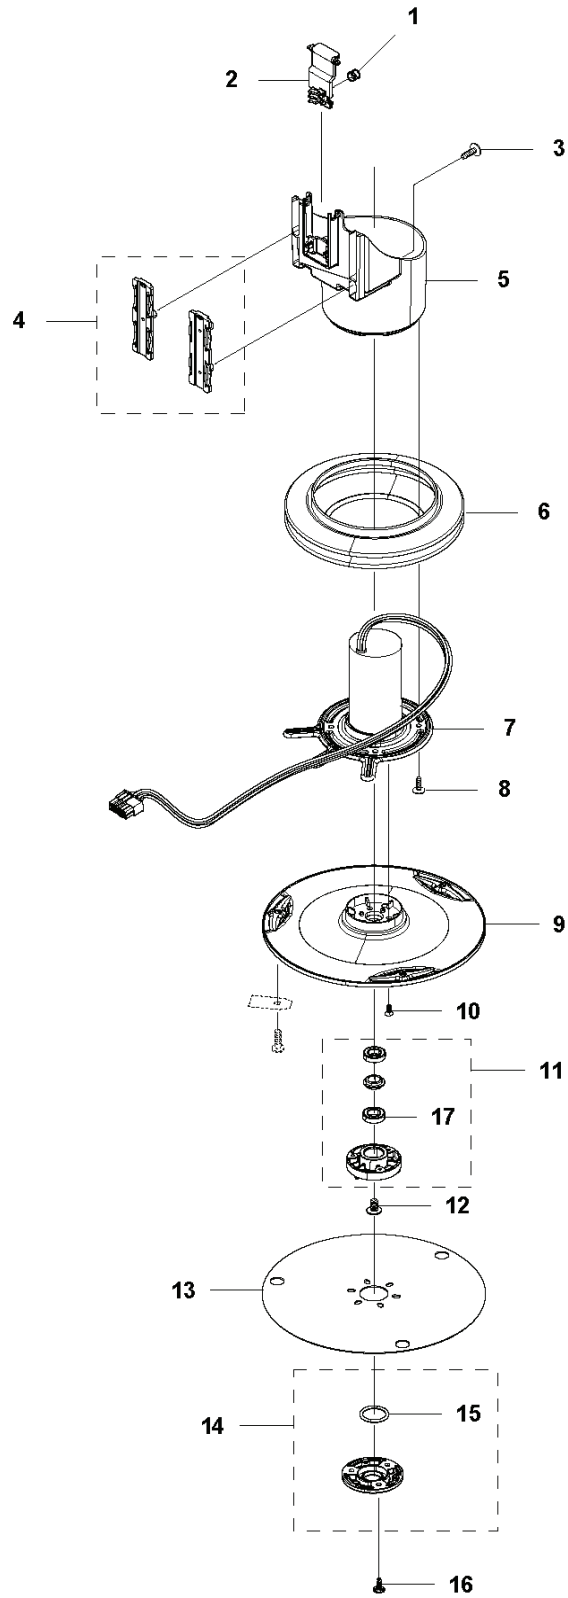

F AUTOMOWER 520, 550
BLADE MOTOR & CUTTING EQUIPMENT

ROBOTIC LAWN MOWERS

PXM_REF	PXM_PARTNO	BESCHREIBUNG	PXM_REMARK		
1	580624401	FEDER	Spring	1	
2	579564601	GELENK	Link	1	
3	575543314	SCHRAUBE	Screw	3	
4	581621801	LAGERSATZ	Bearing KIT	1	
5	579564501	GEHÄUSE	Housing	1	
6	579666403	BALG	Bellows	1	
7	587381401	MOTOR KPL.	Cutting Motor ASSY	1	
8	575543314	SCHRAUBE	Screw	4	
9	587378101	TRENNSCHEIBE	Cutting Disc	1	
10	535130502	SCHRAUBE	Screw	3	
11	588421702	LAGERGEHÄUSE KPL.	Bearing Housing KIT	1	
12	535076001	SCHRAUBE	Screw	1	
13	587378001	GLEITPLATTE	Skid Plate	1	
14	587449601	ABDECKUNGSSATZ	Bearing Cover KIT	1	
15	585297501	O-RING	O-Ring	1	
16	575543314	SCHRAUBE	Screw	3	
	577864603	BLADE SET	Long Life Safety Blade, Blister Pack, 9 pcs	1	
	577606505	BLADE SET	Long Life Safety Blade, 45 pcs	1	
	577606604	BLADE SET	Long Life Safety Blade, 300 pcs	1	
17	535075703	KUGELLAGER		1	11
17	593080801	KUGELLAGER	Tube 50 pcs	1