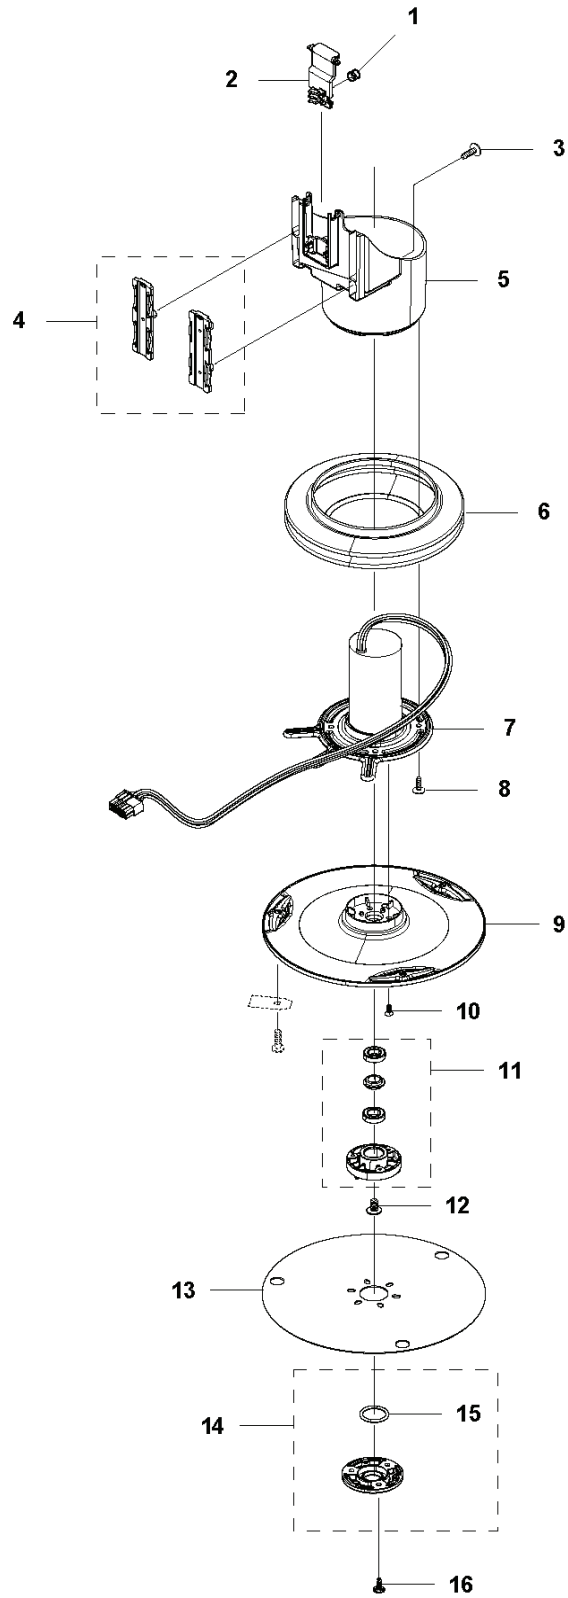

F AUTOMOWER 520, 550
BLADE MOTOR & CUTTING EQUIPMENT

ROBOTIC LAWN MOWERS

PXM_REF	PXM_PARTNO	BESCHREIBUNG	PXM_REMARK		
1	580624401	FEDER	Spring	1	
2	579564601	GELENK	Link	1	
3	575543314	SCHRAUBE	Screw	3	
4	581621801	LAGERSATZ	Bearing KIT	1	
5	579564501	GEHÄUSE	Housing	1	
6	579666403	BALG	Bellows	1	
7	587381401	MOTOR KPL.	Cutting Motor ASSY	1	
8	575543314	SCHRAUBE	Screw	4	
9	587378101	TRENNSCHEIBE	Cutting Disc	1	
10	535130502	SCHRAUBE	Screw	3	
11	588421701	LAGERGEHÄUSE KPL.	Bearing Housing KIT	1	
11	588421702	LAGERGEHÄUSE KPL.	Bearing Housing KIT	1	
12	535076001	SCHRAUBE	Screw	1	
13	587378001	GLEITPLATTE	Skid Plate	1	
14	587449601	ABDECKUNGSSATZ	Bearing Cover KIT	1	
15	585297501	O-RING	O-Ring	1	
16	575543314	SCHRAUBE	Screw	3	
	577864603	BLADE SET	Long Life Safety Blade, Blister Pack, 9 pcs	1	
	577606505	BLADE SET	Long Life Safety Blade, 45 pcs	1	
	577606604	BLADE SET	Long Life Safety Blade, 300 pcs	1	