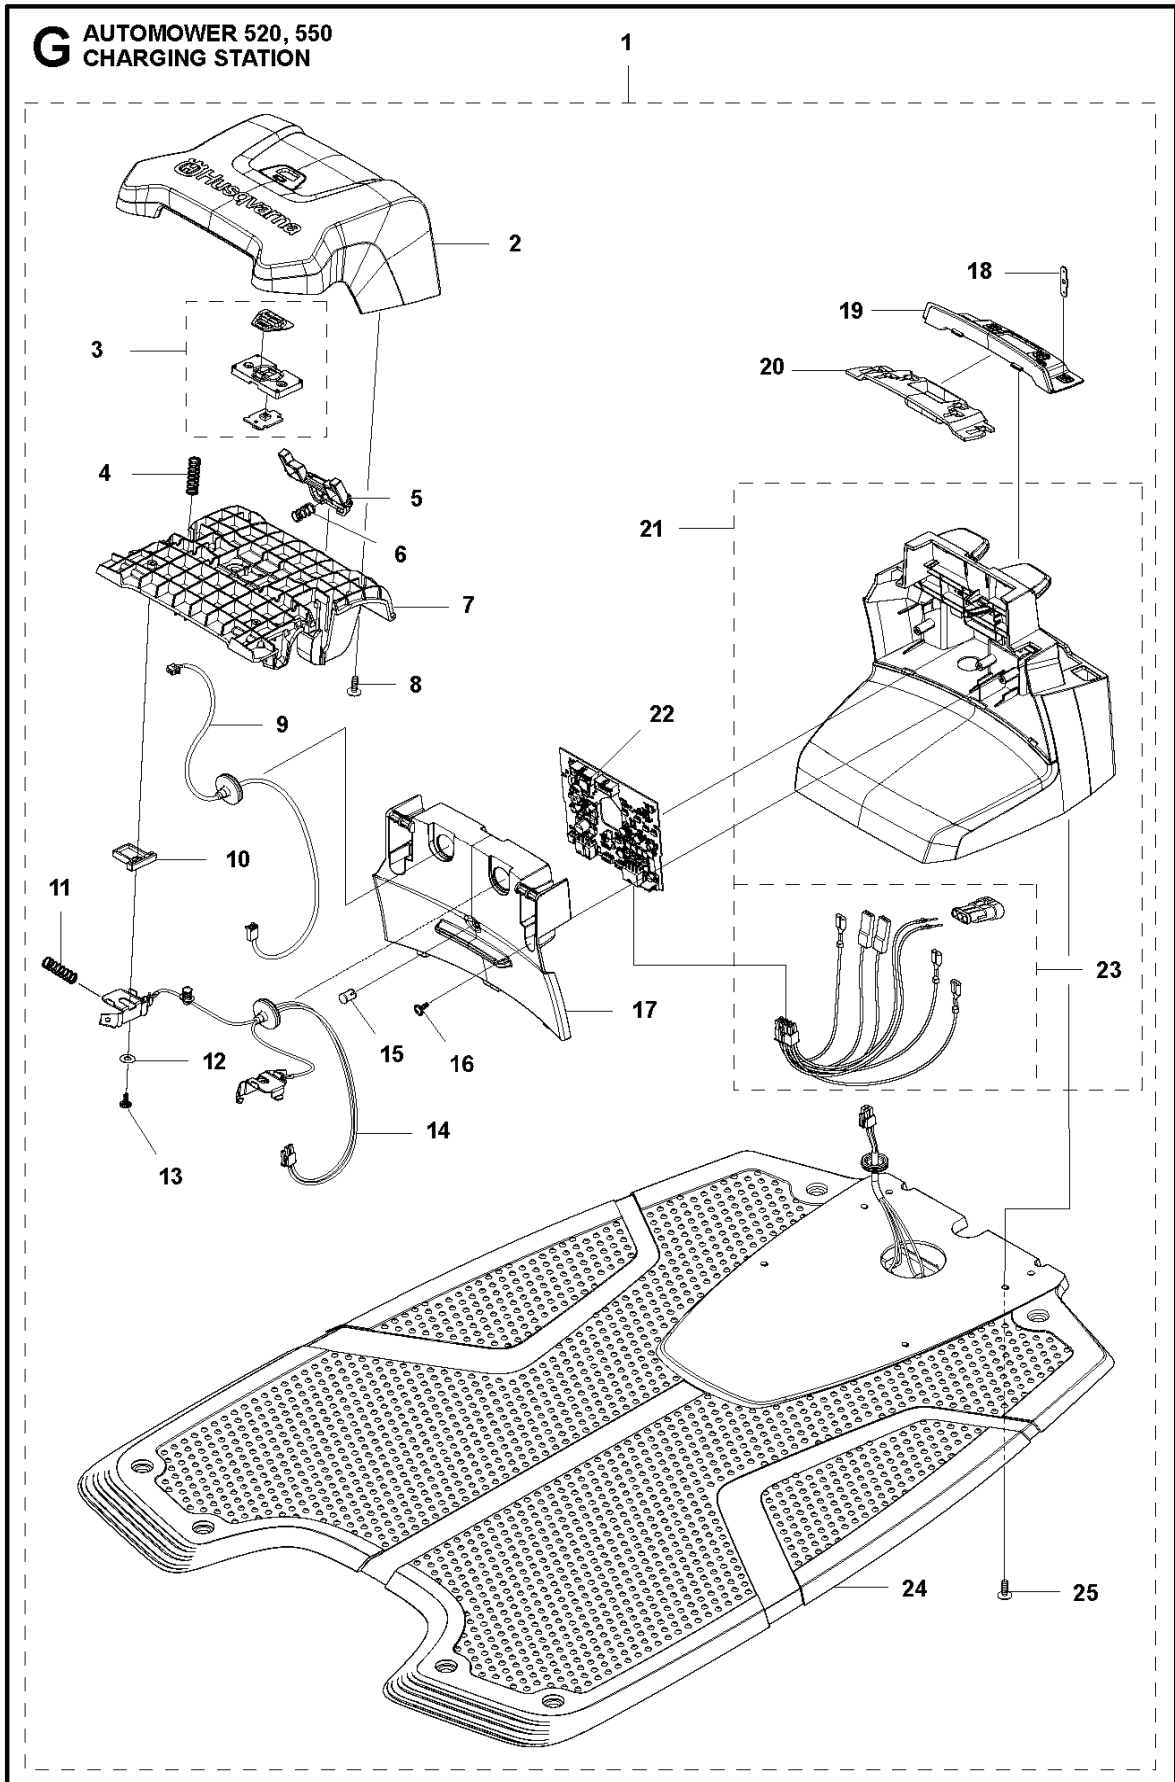

G AUTOMOWER 520, 550
CHARGING STATION

ROBOTIC LAWN MOWERS

PXM_REF	PXM_PARTNO	BESCHREIBUNG	PXM_REMARK		
1	580765512	LADESTATION	Charging Station	1	
2	579448204	HUT	Cap	1	
3	501065901	BUTTON KIT	Home Button KIT	1	
4	580511401	FEDER	Spring	2	
5	579462402	KNOPF	Button - Release	1	
6	574487001	FEDER	Spring	1	
7	579458004	RAHMEN	Frame	1	
8	575543314	SCHRAUBE	Screw	4	
9	579708301	ISOLIERROHR	Home Button Wiring	1	
10	579460501	ABSTAND	Distance	2	
11	580511401	FEDER	Spring	2	
12	734113741	SCHEIBE	Washer	2	
13	575543314	SCHRAUBE	Screw	2	
14	585539502	KABELSATZ	Loom Charging Contact	1	
15	590217201	LINSE	Lens	1	
16	575543314	SCHRAUBE	Screw	2	
17	579459703	DECKEL	Lid	1	
18	580504101	ANSCHLUSSELEMENT	Terminal	5	
19	579459803	SCHALTBRETT	Panel	1	
20	579459901	HOLDER	Holder	1	
21	588188801	GEHÄUSE KPL.	Housing KIT	1	
22	590571001	PLATINE KPL.		1	
22	592894501	PLATINE KPL.	Printed Circuit PCBA Charging Station	1	
23	588478901	KABELSATZ	Cable KIT	1	21
24	590094001	BASE ASSY	Charging Plate	1	
25	575543314	SCHRAUBE	Screw	4