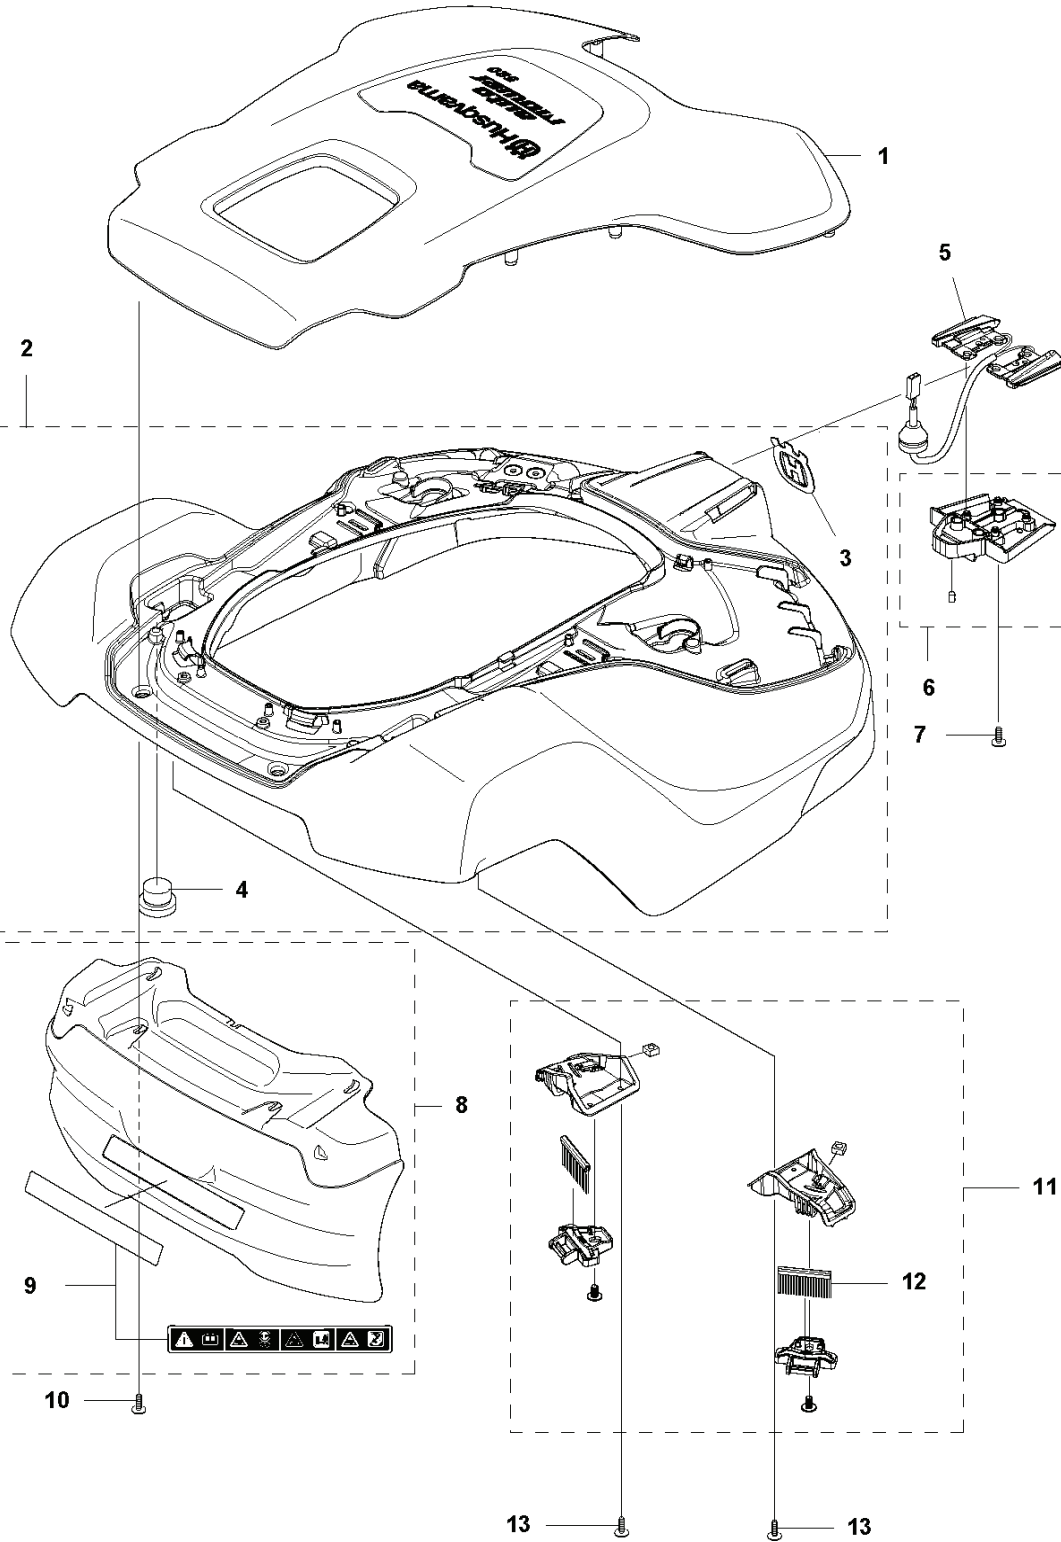

A1 AUTOMOWER 520 COVER

ROBOTIC LAWN MOWERS

PXM_REF	PXM_PARTNO	BESCHREIBUNG	PXM_REMARK		
1	591496001	BODY KIT	Cover KIT Top Robotic Grey 520	1	
1	591496002	BODY KIT	Cover KIT Top Orange 520	1	
2	501061102	BODY ASSY	Body KIT	1	
3	587423501	Folie	Decal Crown	1	2
4	580526801	HUT	Cap Snaploc	4	2
5	585539202	KABELSATZ	Charging Plate Wiring	1	
6	501065601	HALTER KPL.	Holder KIT	1	
7	575543314	SCHRAUBE	Screw	1	
8	501065001	BUMPER ASSY	Bumper ASSY	1	
9	586359701	AUFKLEBER	Label Warning	1	11
10	574450101	SCHRAUBE	Screw	10	
11	581903102	BÜRSTENSATZ	Brush KIT (brackets and brushes, 6 pcs)	1	
12	581982002	BÜRSTENSATZ	Brush, 6 pcs	1	12
13	575543314	SCHRAUBE	Screw	1